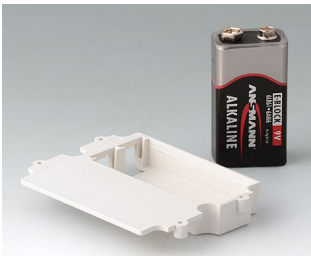

## Accessory "battery"

**A9160003**  
Plug-in contact, 1 x 9 V (PP3)

**A9161002**  
Set of battery clips, 2 x 9 V or 4 x AA  
Steel  
tin-plated

**A9173010**  
9 V contact kit, 1 x 9 V  
ABS (UL 94 HB)

**A9174002**  
Battery compartment, 2 x 9 V  
ABS (UL 94 HB)  
off-white RAL 9002