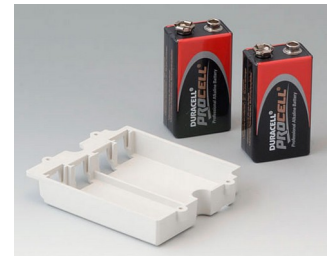

A9160003
Plug-in contact, 1 x 9 V (PP3)

A9161002
Set of battery clips, 2 x 9 V or 4 x AA
Steel
tin-plated

A9173010
9 V contact kit, 1 x 9 V
ABS (UL 94 HB)

A9174002
Battery compartment, 2 x 9 V
ABS (UL 94 HB)
off-white RAL 9002