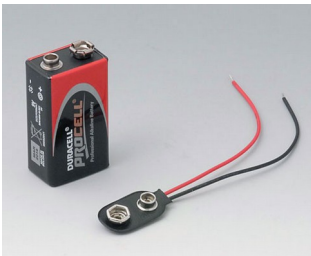

Accessory "battery"

A9160003
Plug-in contact, 1 x 9 V (PP3)