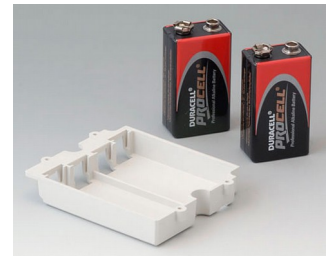

## Accessory "battery"

**A9160003**  
Plug-in contact, 1 x 9 V (PP3)

**A9161002**  
Set of battery clips, 2 x 9 V or 4 x AA  
Steel  
tin-plated

**A9173010**  
9 V contact kit, 1 x 9 V  
ABS (UL 94 HB)

**A9174002**  
Battery compartment, 2 x 9 V  
ABS (UL 94 HB)  
off-white RAL 9002