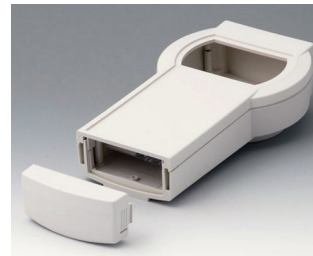

A9078207
DATEC-CONTROL M, Vers. II
ABS (UL 94 HB)
off-white RAL 9002
243x130x60mm
IP 54 opt.