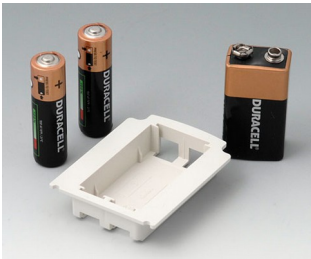

DATEC-CONTROL

A9176128
Battery compartment XS, 2 x AA
or 1 x 9V
ABS (UL 94 HB)