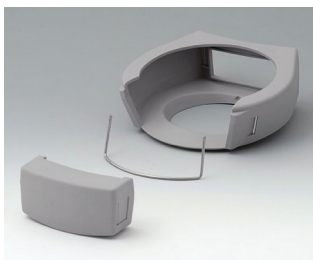

A9179108
Protector L
SBS (TPE)
volcano