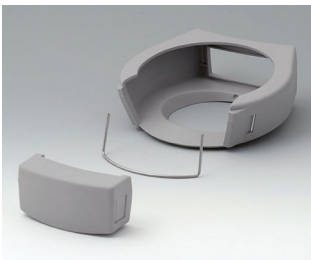

A9179108
Protector L
SBS (TPE)
volcano