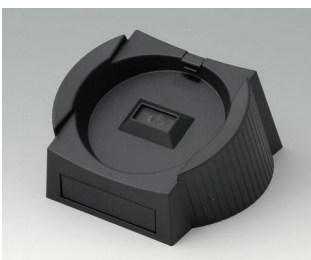

DATEC-CONTROL

A9178007
Contacts, male
gold-plated

A9178118
Battery compartment holder
PC
volcano

A9178128
Battery compartment, M/L, 4 x
AA
PC
volcano

A9178137
Station, Vers. I
ABS (UL 94 HB)
off-white RAL 9002