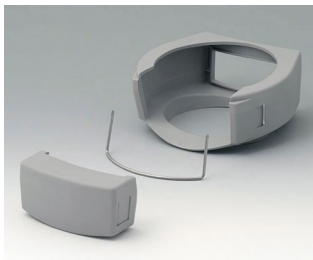

DATEC-CONTROL

A9177006
 Sealing kit S

A9177008
 Protector S
 SBS (TPE)
 volcano

A9178001
 Display window M
 Acrylic glass
 clear

A9178006
 Sealing kit M

A9178108
 Protector M
 SBS (TPE)
 volcano

A9178208
 Protector M
 SBS (TPE)
 volcano