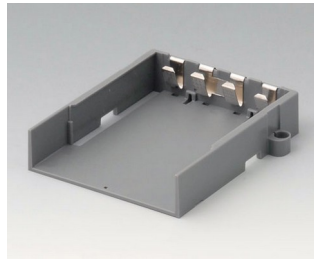

A9178118
Battery compartment holder
PC
volcano