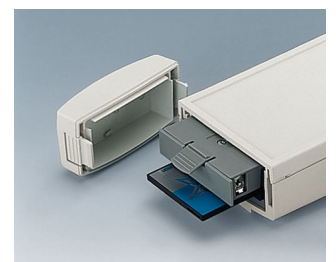

## Handheld enclosures for large graphics displays

These ergonomic plastic enclosures have a large head section for installing bigger display modules with graphics capability.

- installation of standard size LCDs and graphics display modules
- narrow holding area for user comfort
- high protection class: IP 65 (XS, S) or IP 54 (M, L) when using the sealing kits and display windows (accessories)
- four sizes each in two colours
- **DATEC-CONTROL XS**  
with/without screw-in battery cradles, 2 x AA, 3 x AA / 1 x 9 V cells; battery lid optionally with latch and/or fixed by screws; station for ergonomically inclined desk case applications
- **DATEC-CONTROL S**  
with/without screw-in battery cradles, 4 x AA / 1 x 9 V cells; battery lid optionally with latch and/or fixed by screws; station for ergonomically inclined desk case applications
- **DATEC-CONTROL M, L**  
with/without plug-in battery packs, up to 5 x AA cells; with mounting for PCMCIA holders; separate desk and wall stations for battery charging and/or data downloading
- easy transmission of data and charging current, station and contacts as accessories
- wall suspension element for secure storage of the enclosure (accessory)
- protectors absorb impacts and protect surfaces, sizes M and L additional with shoulder strap
- recessed operating area for protecting the membrane keypad
- internal fastening pillars for PCBs