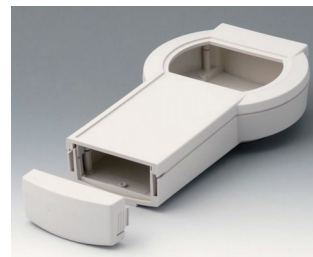

A9079207
DATEC-CONTROL L, Vers. II
ABS (UL 94 HB)
off-white RAL 9002
266x144x60mm
IP 54 opt.