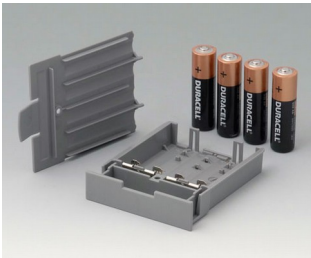

A9178128
Battery compartment, M/L, 4 x
AA
PC
volcano