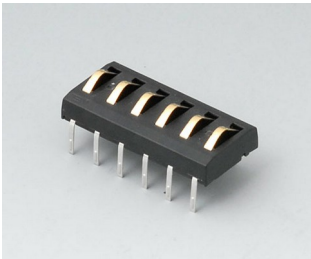

DATEC-CONTROL

A9178007
Contacts, male
gold-plated