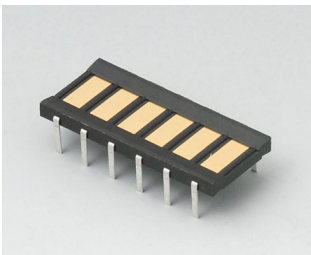

A9226337
Wall suspension element
ABS (UL 94 HB)
off-white RAL 9002

A9226339
Wall suspension element
ABS (UL 94 HB)
black RAL 9005

Accessory "carrying"

A910002
Ring eyelet
PA 6
volcano

Accessory

A9178008
Contacts, female
gold-plated