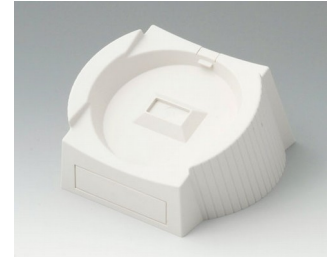

# DATEC-CONTROL

**A9178007**  
 Contacts, male  
 gold-plated

**A9178118**  
 Battery compartment holder  
 PC  
 volcano

**A9178128**  
 Battery compartment, M/L, 4 x  
 AA  
 PC  
 volcano

**A9178137**  
 Station, Vers. I  
 ABS (UL 94 HB)  
 off-white RAL 9002