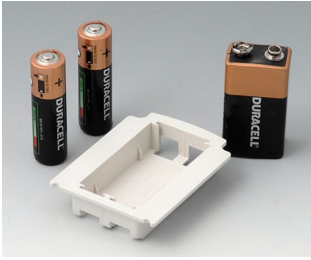

DATEC-CONTROL

A9176128
Battery compartment XS, 2 x AA
or 1 x 9V
ABS (UL 94 HB)