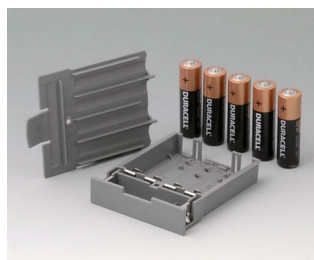

A9178158
Battery compartment, M/L, 5 x
AA
PC
volcano