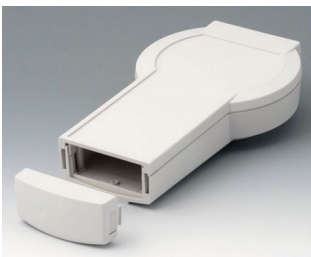

A9079107
DATEC-CONTROL L, Vers. I
ABS (UL 94 HB)
off-white RAL 9002
266x144x60mm
IP 54 opt.