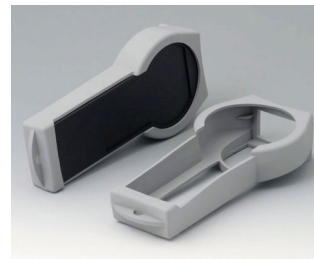

A9199005
Strain relief
PA 6
volcano

Accessory "protection"

A9176001
Display window XS
Acrylic glass
clear

A9176006
Sealing kit XS

A9176108
Protector XS
SBS (TPE)
volcano

A9177001
Display window S
Acrylic glass
clear