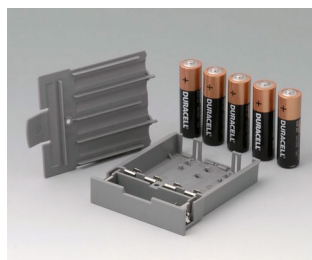

A9178158
Battery compartment, M/L, 5 x
AA
PC
volcano