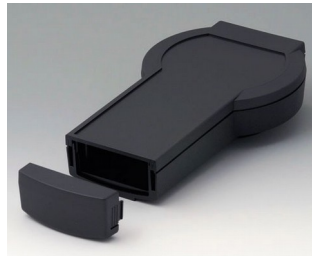

A9079109
DATEC-CONTROL L, Vers. I
ABS (UL 94 HB)
black RAL 9005
266x144x60mm
IP 54 opt.