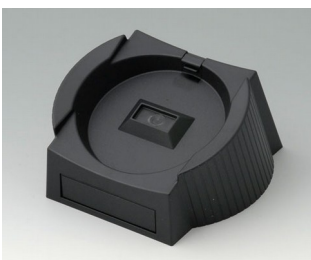

# DATEC-CONTROL

**A9178007**  
 Contacts, male  
 gold-plated

**A9178118**  
 Battery compartment holder  
 PC  
 volcano

**A9178128**  
 Battery compartment, M/L, 4 x  
 AA  
 PC  
 volcano

**A9178137**  
 Station, Vers. I  
 ABS (UL 94 HB)  
 off-white RAL 9002