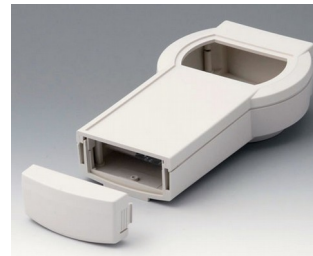

A9078207
DATEC-CONTROL M, Vers. II
ABS (UL 94 HB)
off-white RAL 9002
243x130x60mm
IP 54 opt.