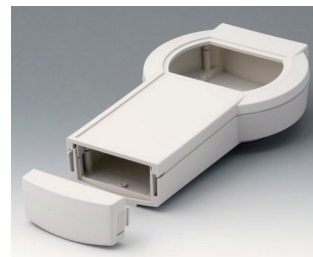

A9079207
DATEC-CONTROL L, Vers. II
ABS (UL 94 HB)
off-white RAL 9002
266x144x60mm
IP 54 opt.