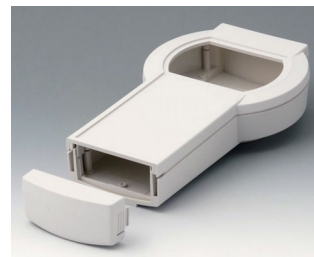

A9079207
DATEC-CONTROL L, Vers. II
ABS (UL 94 HB)
off-white RAL 9002
266x144x60mm
IP 54 opt.