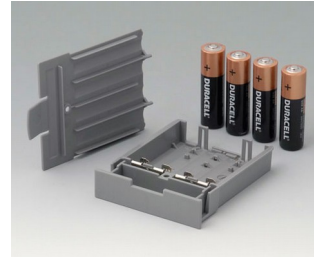

A9178128
Battery compartment, M/L, 4 x
AA
PC
volcano