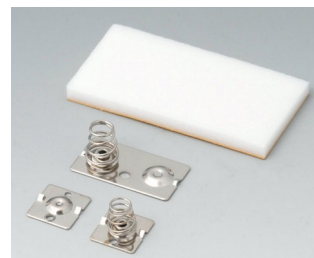

A9176007
Set of battery clips, 2 x AA
Steel
nickel-plated