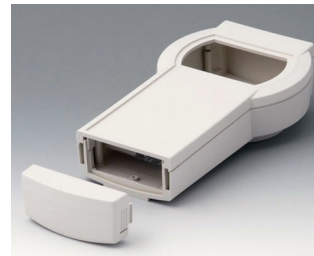

A9078207
DATEC-CONTROL M, Vers. II
ABS (UL 94 HB)
off-white RAL 9002
243x130x60mm
IP 54 opt.