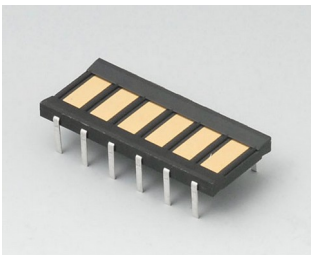

Accessory

A9178008
Contacts, female
gold-plated

Subject to technical modification without notice. © by OKW Gehäusesysteme, Buchen/Germany.