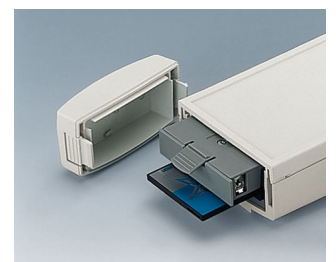

DATEC-CONTROL

Handheld enclosures for large graphics displays

These ergonomic plastic enclosures have a large head section for installing bigger display modules with graphics capability.

- installation of standard size LCDs and graphics display modules
- narrow holding area for user comfort
- high protection class: IP 65 (XS, S) or IP 54 (M, L) when using the sealing kits and display windows (accessories)
- four sizes each in two colours
- **DATEC-CONTROL XS**
with/without screw-in battery cradles, 2 x AA, 3 x AA / 1 x 9 V cells; battery lid optionally with latch and/or fixed by screws; station for ergonomically inclined desk case applications
- **DATEC-CONTROL S**
with/without screw-in battery cradles, 4 x AA / 1 x 9 V cells; battery lid optionally with latch and/or fixed by screws; station for ergonomically inclined desk case applications
- **DATEC-CONTROL M, L**
with/without plug-in battery packs, up to 5 x AA cells; with mounting for PCMCIA holders; separate desk and wall stations for battery charging and/or data downloading
- easy transmission of data and charging current, station and contacts as accessories
- wall suspension element for secure storage of the enclosure (accessory)
- protectors absorb impacts and protect surfaces, sizes M and L additional with shoulder strap
- recessed operating area for protecting the membrane keypad
- internal fastening pillars for PCBs