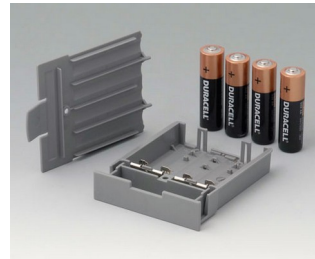

A9178128
Battery compartment, M/L, 4 x
AA
PC
volcano