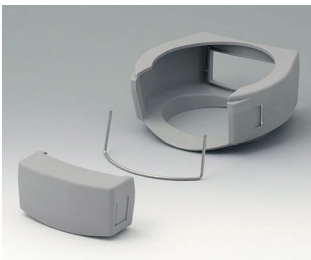

DATEC-CONTROL

A9177006
 Sealing kit S

A9177008
 Protector S
 SBS (TPE)
 volcano

A9178001
 Display window M
 Acrylic glass
 clear

A9178006
 Sealing kit M

A9178108
 Protector M
 SBS (TPE)
 volcano

A9178208
 Protector M
 SBS (TPE)
 volcano