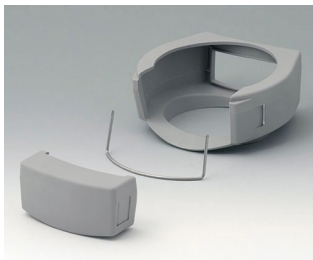

DATEC-CONTROL

A9177006
 Sealing kit S

A9177008
 Protector S
 SBS (TPE)
 volcano

A9178001
 Display window M
 Acrylic glass
 clear

A9178006
 Sealing kit M

A9178108
 Protector M
 SBS (TPE)
 volcano

A9178208
 Protector M
 SBS (TPE)
 volcano