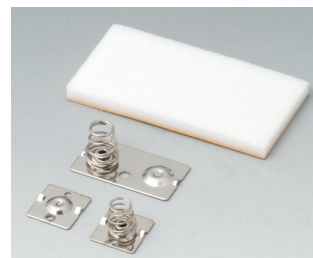

A9176007
Set of battery clips, 2 x AA
Steel
nickel-plated