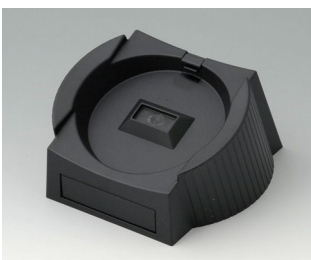

DATEC-CONTROL

A9178007
Contacts, male
gold-plated

A9178118
Battery compartment holder
PC
volcano

A9178128
Battery compartment, M/L, 4 x
AA
PC
volcano

A9178137
Station, Vers. I
ABS (UL 94 HB)
off-white RAL 9002