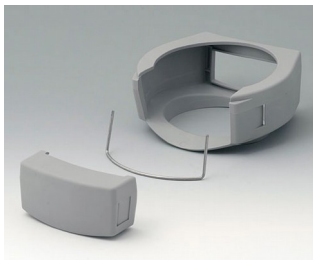

# DATEC-CONTROL

A9177006  
 Sealing kit S

A9177008  
 Protector S  
 SBS (TPE)  
 volcano

A9178001  
 Display window M  
 Acrylic glass  
 clear

A9178006  
 Sealing kit M

A9178108  
 Protector M  
 SBS (TPE)  
 volcano