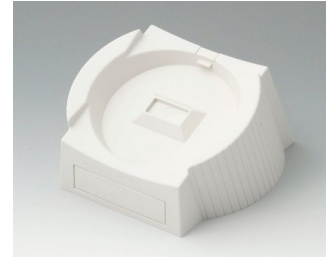

DATEC-CONTROL

A9178007
Contacts, male
gold-plated

A9178118
Battery compartment holder
PC
volcano

A9178128
Battery compartment, M/L, 4 x
AA
PC
volcano

A9178137
Station, Vers. I
ABS (UL 94 HB)
off-white RAL 9002