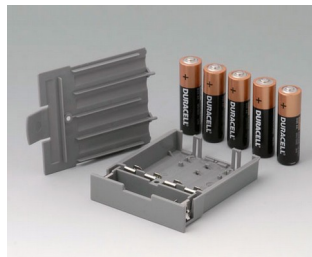

DATEC-CONTROL

A9176128
Battery compartment XS, 2 x AA
or 1 x 9V
ABS (UL 94 HB)

A9176158
Battery compartment XS, 3 x AA
ABS (UL 94 HB)
off-white RAL 9002

A9177310
Battery compartment, 1 x 9 V
ABS (UL 94 HB)

A9178118
Battery compartment holder
PC
volcano

A9178128
Battery compartment, M/L, 4 x
AA
PC
volcano

A9178158
Battery compartment, M/L, 5 x
AA
PC
volcano

A9178178
End plate for electronic area,
Vers. I
PC
volcano