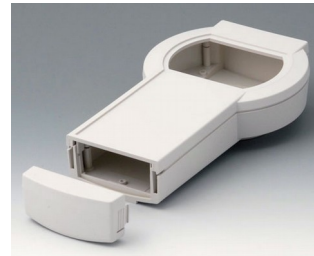

A9079207
DATEC-CONTROL L, Vers. II
ABS (UL 94 HB)
off-white RAL 9002
266x144x60mm
IP 54 opt.