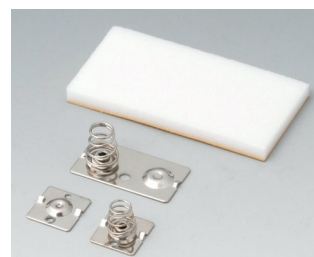

A9176007
Set of battery clips, 2 x AA
Steel
nickel-plated