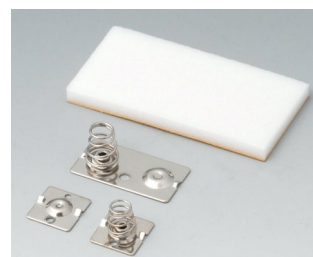

A9176007
Set of battery clips, 2 x AA
Steel
nickel-plated