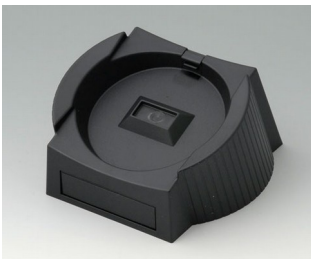

DATEC-CONTROL

A9178007
Contacts, male
gold-plated

A9178118
Battery compartment holder
PC
volcano

A9178128
Battery compartment, M/L, 4 x
AA
PC
volcano

A9178137
Station, Vers. I
ABS (UL 94 HB)
off-white RAL 9002