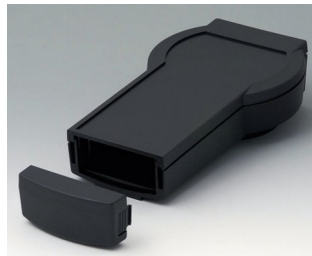

A9078109
DATEC-CONTROL M, Vers. I
ABS (UL 94 HB)
black RAL 9005
243x130x60mm
IP 54 opt.