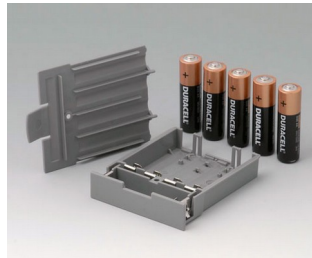

A9178158
Battery compartment, M/L, 5 x
AA
PC
volcano