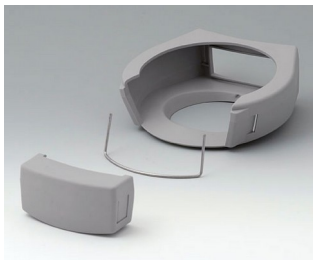

A9179108
Protector L
SBS (TPE)
volcano