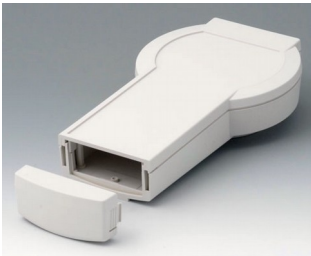

A9079107
DATEC-CONTROL L, Vers. I
ABS (UL 94 HB)
off-white RAL 9002
266x144x60mm
IP 54 opt.