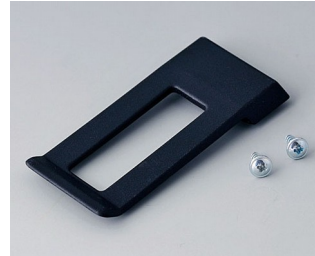

## Accessory "carrying"

**A9100001**  
Ring eyelet  
PA 6  
volcano

**A9172107**  
Belt/Pocket clip  
ABS (UL 94 HB)  
off-white RAL 9002  
62x30mm

**A9172109**  
Belt/Pocket clip  
ABS (UL 94 HB)  
black RAL 9005  
62x30mm