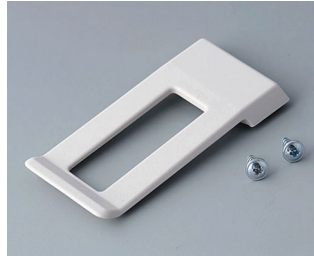

A9172107
Belt/Pocket clip
ABS (UL 94 HB)
off-white RAL 9002
62x30mm