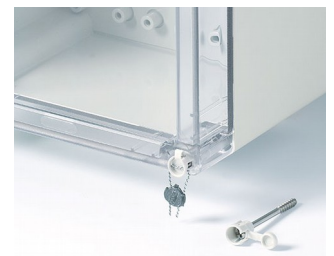

IN-BOX

Tough industrial plastic enclosures

As enclosures for terminal installations, as well as for electronics equipment, the IN-BOX series offers versatile options for electrical and electronics engineers.

- nine base enclosures with high gloss surfaces and different heights
- two standard materials: ABS (UL 94 HB) or PC (V-2);
the complete enclosures in PC comply with fire safety standard UL 94 5V (better than V-0), although the material only has the classification V-2
- high protection classes IP 66/67; sealing gasket pre-foamed in the top
- high impact strength IK07 (ABS) and IK08 (PC)
- top parts in case colour or transparent
- efficient quarter-turn lid screws in stainless steel
- recessed operating area for protecting a membrane keypad or decorative foil/label
- direct wall mounting or exterior wall mounting with wall mounting brackets; if required an internal hinge kit can be supplied as an accessory
- optional security kit for use with lead tags
- DIN rails and mounting plates for individual installation and configurations
- internal screw pillars for PCBs, DIN rails and mounting plates