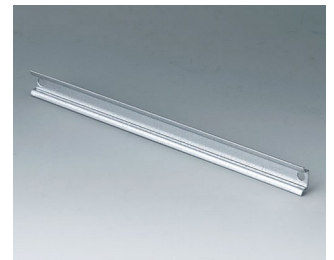

C7115087
Standard DIN rail, Type TH 15
Steel
184x15x5.5mm