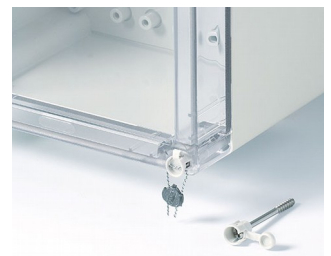

IN-BOX

Tough industrial plastic enclosures

As enclosures for terminal installations, as well as for electronics equipment, the IN-BOX series offers versatile options for electrical and electronics engineers.

- nine base enclosures with high gloss surfaces and different heights
- two standard materials: ABS (UL 94 HB) or PC (V-2);
the complete enclosures in PC comply with fire safety standard UL 94 5V (better than V-0), although the material only has the classification V-2
- high protection classes IP 66/67; sealing gasket pre-foamed in the top
- high impact strength IK07 (ABS) and IK08 (PC)
- top parts in case colour or transparent
- efficient quarter-turn lid screws in stainless steel
- recessed operating area for protecting a membrane keypad or decorative foil/label
- direct wall mounting or exterior wall mounting with wall mounting brackets; if required an internal hinge kit can be supplied as an accessory
- optional security kit for use with lead tags
- DIN rails and mounting plates for individual installation and configurations
- internal screw pillars for PCBs, DIN rails and mounting plates