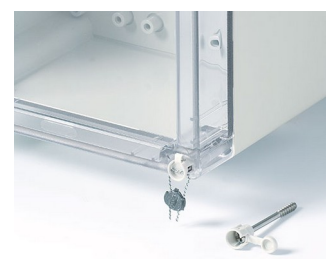

IN-BOX

Tough industrial plastic enclosures

As enclosures for terminal installations, as well as for electronics equipment, the IN-BOX series offers versatile options for electrical and electronics engineers.

- nine base enclosures with high gloss surfaces and different heights
- two standard materials: ABS (UL 94 HB) or PC (V-2);
the complete enclosures in PC comply with fire safety standard UL 94 5V (better than V-0), although the material only has the classification V-2
- high protection classes IP 66/67; sealing gasket pre-foamed in the top
- high impact strength IK07 (ABS) and IK08 (PC)
- top parts in case colour or transparent
- efficient quarter-turn lid screws in stainless steel
- recessed operating area for protecting a membrane keypad or decorative foil/label
- direct wall mounting or exterior wall mounting with wall mounting brackets; if required an internal hinge kit can be supplied as an accessory
- optional security kit for use with lead tags
- DIN rails and mounting plates for individual installation and configurations
- internal screw pillars for PCBs, DIN rails and mounting plates