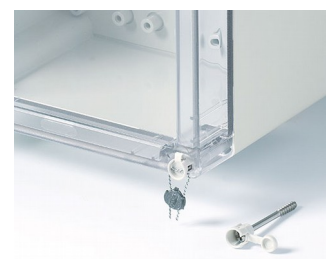

IN-BOX

Tough industrial plastic enclosures

As enclosures for terminal installations, as well as for electronics equipment, the IN-BOX series offers versatile options for electrical and electronics engineers.

- nine base enclosures with high gloss surfaces and different heights
- two standard materials: ABS (UL 94 HB) or PC (V-2);
the complete enclosures in PC comply with fire safety standard UL 94 5V (better than V-0), although the material only has the classification V-2
- high protection classes IP 66/67; sealing gasket pre-foamed in the top
- high impact strength IK07 (ABS) and IK08 (PC)
- top parts in case colour or transparent
- efficient quarter-turn lid screws in stainless steel
- recessed operating area for protecting a membrane keypad or decorative foil/label
- direct wall mounting or exterior wall mounting with wall mounting brackets; if required an internal hinge kit can be supplied as an accessory
- optional security kit for use with lead tags
- DIN rails and mounting plates for individual installation and configurations
- internal screw pillars for PCBs, DIN rails and mounting plates