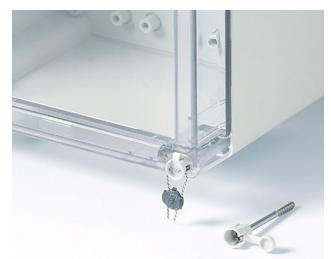

IN-BOX

Tough industrial plastic enclosures

As enclosures for terminal installations, as well as for electronics equipment, the IN-BOX series offers versatile options for electrical and electronics engineers.

- nine base enclosures with high gloss surfaces and different heights
- two standard materials: ABS (UL 94 HB) or PC (V-2);
the complete enclosures in PC comply with fire safety standard UL 94 5V (better than V-0), although the material only has the classification V-2
- high protection classes IP 66/67; sealing gasket pre-foamed in the top
- high impact strength IK07 (ABS) and IK08 (PC)
- top parts in case colour or transparent
- efficient quarter-turn lid screws in stainless steel
- recessed operating area for protecting a membrane keypad or decorative foil/label
- direct wall mounting or exterior wall mounting with wall mounting brackets; if required an internal hinge kit can be supplied as an accessory
- optional security kit for use with lead tags
- DIN rails and mounting plates for individual installation and configurations
- internal screw pillars for PCBs, DIN rails and mounting plates