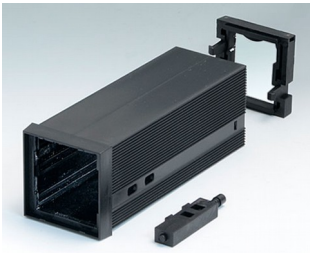

B6012061
DIN-MODULAR CASE TYPE A
PPO (UL 94 V-0)
black RAL 9005
48x48x124mm