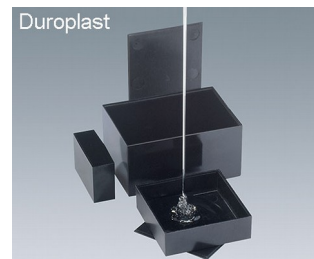

POTTING BOXES DUROPLASTIC

Plastic enclosures for encapsulating electronics

Comprehensive range of boxes for potting electronic assemblies. With special cost advantages for series type production.

- potted assemblies are protected from shock as well as temperature, dampness and chemical influences
- Duroplast: resistant to deformation and extreme temperatures, less resistant to impact than the PA or ABS models, 19 sizes (20 x 20 x 13.1 mm to 100 x 100 x 40 mm), optional lids available

[Link POTTING BOXES Thermoplast](#)