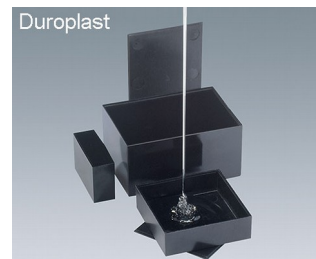

POTTING BOXES DUROPLASTIC

Plastic enclosures for encapsulating electronics

Comprehensive range of boxes for potting electronic assemblies. With special cost advantages for series type production.

- potted assemblies are protected from shock as well as temperature, dampness and chemical influences
- Duroplast: resistant to deformation and extreme temperatures, less resistant to impact than the PA or ABS models, 19 sizes (20 x 20 x 13.1 mm to 100 x 100 x 40 mm), optional lids available

[Link POTTING BOXES Thermoplast](#)