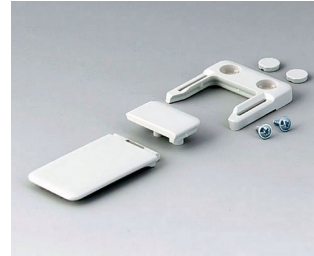

CARRYING ACCESSORIES

Belt/pocket clips, key rings, eyelets, lanyards, belt straps and wrist straps for comfortable carrying and personal use of the device.

Customising Options

What do you still need for your own very personal product? We can supply enclosures and tuning knobs with all necessary modifications for fitting your electronic components.
Customising options for Carrying accessories

Machining

Lacquering

Printing

Laser marking

Installation / Assembly
of accessories

CARRYING ACCESSORIES

Select Versions

A9100001
Ring eyelet
PA 6
volcano

A9100002
Ring eyelet
PA 6
volcano

A9152047
Combi-Clip
ABS (UL 94 HB)
off-white RAL 9002
45x27mm

A9152048
Combi-Clip
ABS (UL 94 HB)
lava
45x27mm

A9152049
Combi-Clip
ABS (UL 94 HB)
black RAL 9005
45x27mm

A9164001
Key ring
Steel
nickel-plated
20.5mm