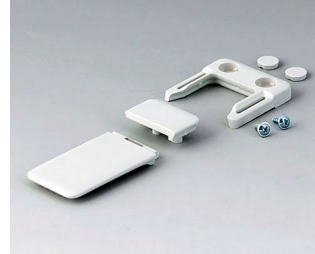

CARRYING ACCESSORIES

Belt/pocket clips, key rings, eyelets, lanyards, belt straps and wrist straps for comfortable carrying and personal use of the device.

Customising Options

What do you still need for your own very personal product? We can supply enclosures and tuning knobs with all necessary modifications for fitting your electronic components. Customising options for Carrying accessories

Machining

Lacquering

Printing

Laser marking

Installation / Assembly
of accessories

CARRYING ACCESSORIES

Select Versions

A9100001
Ring eyelet
PA 6
volcano

A9100002
Ring eyelet
PA 6
volcano

A9152047
Combi-Clip
ABS (UL 94 HB)
off-white RAL 9002
45x27mm

A9152048
Combi-Clip
ABS (UL 94 HB)
lava
45x27mm

A9152049
Combi-Clip
ABS (UL 94 HB)
black RAL 9005
45x27mm

A9164001
Key ring
Steel
nickel-plated
20.5mm