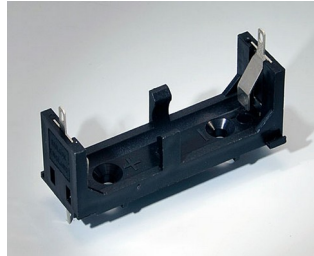

A9193038
Button cell holder, Ø 23 mm

A9193039
Button cell holder, Ø 12 mm

A9193040
Button cell holder, Ø 16 mm

A9250250
Battery spacer
PE foam

50x25x4mm

A9250251
Battery spacer
PE foam

50x25x3mm

A9301330
Battery holder, 3 x AA
PA
black RAL 9005

A9302510
Battery holder, 1 x 9 V (PP3)
PA
black RAL 9005

A9302540
Battery holder, 4 x AA
PA
black RAL 9005

BATTERY COMPARTMENTS AND HOLDERS,

GEHÄUSE
SYSTEME

BUTTON CELL HOLDERS

A9303210
Battery holder, 1 x C
PA
black RAL 9005

A9303310
Battery holder, 1 x AA
PA
black RAL 9005

A9336117
Battery compartment kit, 3 x AA
ABS (UL 94 HB)
off-white RAL 9002
93x69mm
IP 54

A9336118
Battery compartment kit, 3 x AA
ABS (UL 94 HB)
lava
93x69mm
IP 54