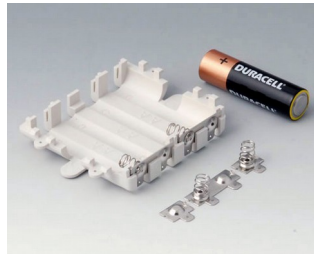

A9336119
Battery compartment kit, 3 x AA
ABS (UL 94 HB)
black RAL 9005
93x69mm
IP 54

A9338117
Battery compartment kit, 5 x AA
ABS (UL 94 HB)
off-white RAL 9002
93x98mm
IP 54

A9338118
Battery compartment kit, 5 x AA
ABS (UL 94 HB)
lava
93x98mm
IP 54

A9338119
Battery compartment kit, 5 x AA
ABS (UL 94 HB)
black RAL 9005
93x98mm
IP 54

A9338218
Battery compartment kit, 5 x AA
ASA+PC (UL 94 V-0)
lava
93x98mm
IP 54

A9345217
Set of battery compartment, 4 x AA
ABS (UL 94 HB)
off-white RAL 9002

BATTERY COMPARTMENTS AND HOLDERS,

GEHÄUSE
SYSTEME

BUTTON CELL HOLDERS

Accessory "battery"

A9156002
Plug-in contact, 1 x 9 V (PP3)

A9161001
Set of battery clips, 4 x AA
Steel
tin-plated

A9193003
Battery-clips, double contact
Steel
tin-plated