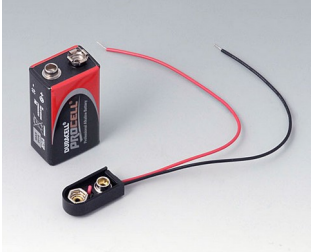

BATTERY COMPARTMENTS AND HOLDERS,

GEHÄUSE
SYSTEME

BUTTON CELL HOLDERS

Accessory "battery"

A9156002
Plug-in contact, 1 x 9 V (PP3)

A9161001
Set of battery clips, 4 x AA
Steel
tin-plated

A9193003
Battery-clips, double contact
Steel
tin-plated