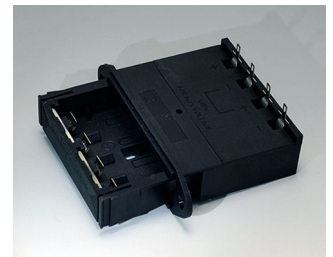

A9302540
Battery holder, 4 x AA
PA
black RAL 9005