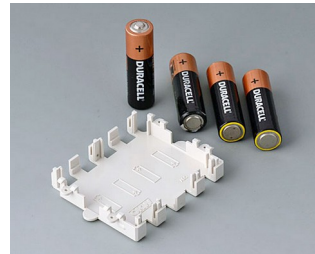

Customising Options

What do you still need for your own very personal product? We can supply enclosures and tuning knobs with all necessary modifications for fitting your electronic components.
Customising options for Battery compartments and holders, button cell holders

Machining

Printing

Laser marking

Installation / Assembly
of accessories

BATTERY COMPARTMENTS AND HOLDERS,

GEHÄUSE
SYSTEME

BUTTON CELL HOLDERS

Select Versions

A9156001
Battery holder, 2 x AA
PP
black RAL 9005

A9156003
Battery holder, 1 x 9 V (PP3)
Steel
nickel-plated

A9174004
Battery compartment, 4 x AA
ABS (UL 94 HB)
off-white RAL 9002

A9193037
Button cell holder, Ø 20 mm

A9193038
Button cell holder, Ø 23 mm

A9193039
Button cell holder, Ø 12 mm

A9193040
Button cell holder, Ø 16 mm

A9250250
Battery spacer
PE foam

50x25x4mm

A9250251
Battery spacer
PE foam

50x25x3mm

A9301330
Battery holder, 3 x AA
PA
black RAL 9005