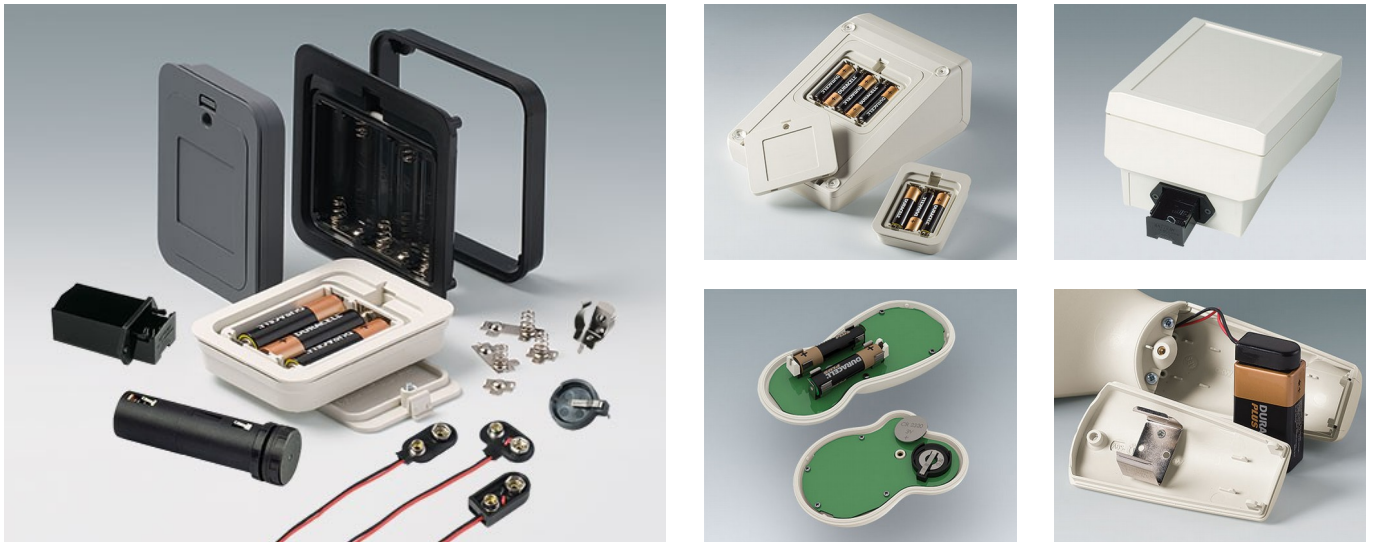

# BATTERY COMPARTMENTS AND HOLDERS,

GEHÄUSE  
SYSTEME

## BUTTON CELL HOLDERS

- Universal battery compartments and holders for AAA, AA, C and 9V size batteries for direct installation in front panels or enclosure walls.
- Also, button cell holders for installation on PCBs.