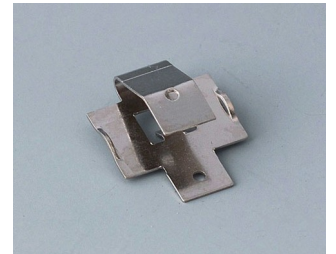

BATTERY COMPARTMENTS AND HOLDERS,

GEHÄUSE
SYSTEME

BUTTON CELL HOLDERS

Accessory "battery"

A9156002
Plug-in contact, 1 x 9 V (PP3)

A9161001
Set of battery clips, 4 x AA
Steel
tin-plated

A9193003
Battery-clips, double contact
Steel
tin-plated

A9193004
Battery-clips, single contact
Steel
tin-plated

A9193005
Battery clips, double contact
Steel
nickel-plated

A9193006
Battery-clips, single contact
Steel
nickel-plated

A9193008
Battery clips, double contact
CuBe
nickel-plated

A9193009
Battery clips, single contact
CuBe
nickel-plated

Subject to technical modification without notice. © by OKW Gehäusesysteme, Buchen/Germany.