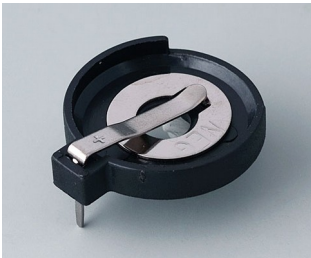

## BUTTON CELL HOLDERS

### Select Versions

**A9156001**  
Battery holder, 2 x AA  
PP  
black RAL 9005

**A9156003**  
Battery holder, 1 x 9 V (PP3)  
Steel  
nickel-plated

**A9174004**  
Battery compartment, 4 x AA  
ABS (UL 94 HB)  
off-white RAL 9002

**A9193037**  
Button cell holder, Ø 20 mm

**A9193038**  
Button cell holder, Ø 23 mm

**A9193039**  
Button cell holder, Ø 12 mm

**A9193040**  
Button cell holder, Ø 16 mm

**A9250250**  
Battery spacer  
PE foam  
50x25x4mm