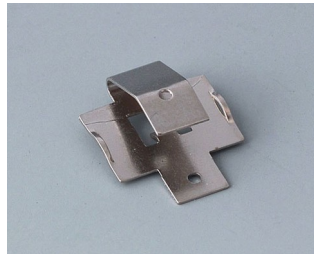

BATTERY COMPARTMENTS AND HOLDERS,

GEHÄUSE
SYSTEME

BUTTON CELL HOLDERS

Accessory "battery"

A9156002
Plug-in contact, 1 x 9 V (PP3)

A9161001
Set of battery clips, 4 x AA
Steel
tin-plated

A9193003
Battery-clips, double contact
Steel
tin-plated

A9193004
Battery-clips, single contact
Steel
tin-plated

A9193005
Battery clips, double contact
Steel
nickel-plated

A9193006
Battery-clips, single contact
Steel
nickel-plated

A9193008
Battery clips, double contact
CuBe
nickel-plated