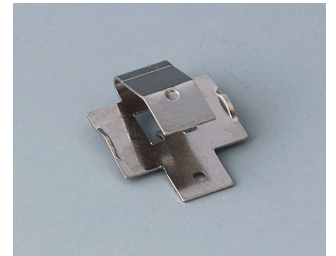

## BUTTON CELL HOLDERS

### Accessory "battery"

**A9156002**  
Plug-in contact, 1 x 9 V (PP3)

**A9161001**  
Set of battery clips, 4 x AA  
Steel  
tin-plated

**A9193003**  
Battery-clips, double contact  
Steel  
tin-plated

**A9193004**  
Battery-clips, single contact  
Steel  
tin-plated

**A9193005**  
Battery clips, double contact  
Steel  
nickel-plated

**A9193006**  
Battery-clips, single contact  
Steel  
nickel-plated

**A9193008**  
Battery clips, double contact  
CuBe  
nickel-plated