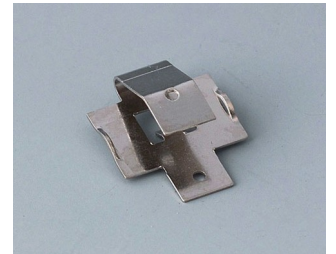

BATTERY COMPARTMENTS AND HOLDERS,

GEHÄUSE
SYSTEME

BUTTON CELL HOLDERS

Accessory "battery"

A9156002
Plug-in contact, 1 x 9 V (PP3)

A9161001
Set of battery clips, 4 x AA
Steel
tin-plated

A9193003
Battery-clips, double contact
Steel
tin-plated

A9193004
Battery-clips, single contact
Steel
tin-plated

A9193005
Battery clips, double contact
Steel
nickel-plated

A9193006
Battery-clips, single contact
Steel
nickel-plated

A9193008
Battery clips, double contact
CuBe
nickel-plated

A9193009
Battery clips, single contact
CuBe
nickel-plated

Subject to technical modification without notice. © by OKW Gehäusesysteme, Buchen/Germany.