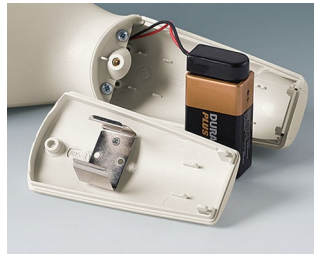

Machining

Printing

Laser marking

Installation / Assembly
of accessories

BATTERY COMPARTMENTS AND HOLDERS,

GEHÄUSE
SYSTEME

BUTTON CELL HOLDERS

Select Versions

A9156001
Battery holder, 2 x AA
PP
black RAL 9005

A9156003
Battery holder, 1 x 9 V (PP3)
Steel
nickel-plated

A9174004
Battery compartment, 4 x AA
ABS (UL 94 HB)
off-white RAL 9002

A9193037
Button cell holder, Ø 20 mm