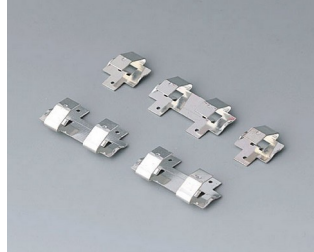

BATTERY COMPARTMENTS AND HOLDERS,

GEHÄUSE
SYSTEME

BUTTON CELL HOLDERS

Accessory "battery"

A9156002
Plug-in contact, 1 x 9 V (PP3)

A9161001
Set of battery clips, 4 x AA
Steel
tin-plated

A9193003
Battery-clips, double contact
Steel
tin-plated

A9193004
Battery-clips, single contact
Steel
tin-plated

A9193005
Battery clips, double contact
Steel
nickel-plated

A9193006
Battery-clips, single contact
Steel
nickel-plated

A9193008
Battery clips, double contact
CuBe
nickel-plated