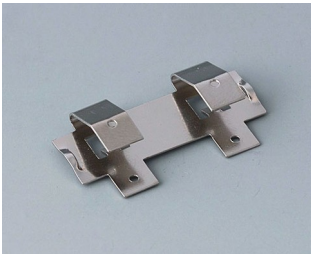

BATTERY COMPARTMENTS AND HOLDERS,

GEHÄUSE
SYSTEME

BUTTON CELL HOLDERS

Accessory "battery"

A9156002
Plug-in contact, 1 x 9 V (PP3)

A9161001
Set of battery clips, 4 x AA
Steel
tin-plated

A9193003
Battery-clips, double contact
Steel
tin-plated

A9193004
Battery-clips, single contact
Steel
tin-plated

A9193005
Battery clips, double contact
Steel
nickel-plated

A9193006
Battery-clips, single contact
Steel
nickel-plated

A9193008
Battery clips, double contact
CuBe
nickel-plated