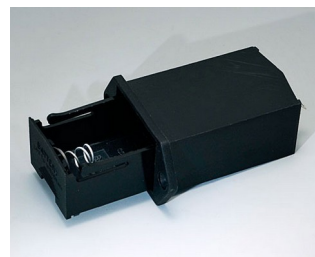

A9156001
Battery holder, 2 x AA
PP
black RAL 9005

A9156003
Battery holder, 1 x 9 V (PP3)
Steel
nickel-plated

A9174004
Battery compartment, 4 x AA
ABS (UL 94 HB)
off-white RAL 9002

A9193037
Button cell holder, Ø 20 mm

A9193038
Button cell holder, Ø 23 mm

A9193039
Button cell holder, Ø 12 mm

A9193040
Button cell holder, Ø 16 mm

A9250250
Battery spacer
PE foam

50x25x4mm

A9250251
Battery spacer
PE foam

50x25x3mm

A9301330
Battery holder, 3 x AA
PA
black RAL 9005

A9302510
Battery holder, 1 x 9 V (PP3)
PA
black RAL 9005

A9302540
Battery holder, 4 x AA
PA
black RAL 9005

BATTERY COMPARTMENTS AND HOLDERS,

GEHÄUSE
SYSTEME

BUTTON CELL HOLDERS

A9303210
Battery holder, 1 x C
PA
black RAL 9005