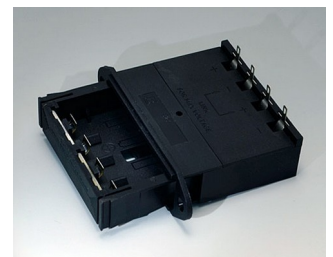

A9156003
Battery holder, 1 x 9 V (PP3)
Steel
nickel-plated

A9174004
Battery compartment, 4 x AA
ABS (UL 94 HB)
off-white RAL 9002

A9193037
Button cell holder, Ø 20 mm

A9193038
Button cell holder, Ø 23 mm

A9193039
Button cell holder, Ø 12 mm

A9193040
Button cell holder, Ø 16 mm

A9250250
Battery spacer
PE foam
50x25x4mm

A9250251
Battery spacer
PE foam
50x25x3mm

A9301330
Battery holder, 3 x AA
PA
black RAL 9005

A9302510
Battery holder, 1 x 9 V (PP3)
PA
black RAL 9005

A9302540
Battery holder, 4 x AA
PA
black RAL 9005

BATTERY COMPARTMENTS AND HOLDERS,

GEHÄUSE
SYSTEME

BUTTON CELL HOLDERS

A9303210
Battery holder, 1 x C
PA
black RAL 9005