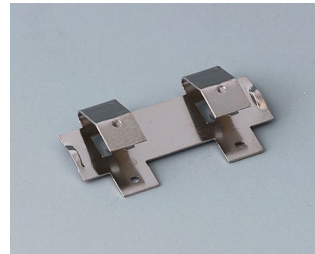

BATTERY COMPARTMENTS AND HOLDERS,

GEHÄUSE
SYSTEME

BUTTON CELL HOLDERS

Accessory "battery"

A9156002
Plug-in contact, 1 x 9 V (PP3)

A9161001
Set of battery clips, 4 x AA
Steel
tin-plated

A9193003
Battery-clips, double contact
Steel
tin-plated

A9193004
Battery-clips, single contact
Steel
tin-plated

A9193005
Battery clips, double contact
Steel
nickel-plated

A9193006
Battery-clips, single contact
Steel
nickel-plated

A9193008
Battery clips, double contact
CuBe
nickel-plated