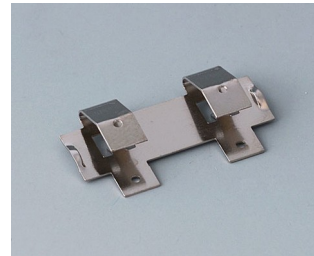

## BUTTON CELL HOLDERS

### Accessory "battery"

**A9156002**  
Plug-in contact, 1 x 9 V (PP3)

**A9161001**  
Set of battery clips, 4 x AA  
Steel  
tin-plated

**A9193003**  
Battery-clips, double contact  
Steel  
tin-plated

**A9193004**  
Battery-clips, single contact  
Steel  
tin-plated

**A9193005**  
Battery clips, double contact  
Steel  
nickel-plated

**A9193006**  
Battery-clips, single contact  
Steel  
nickel-plated

**A9193008**  
Battery clips, double contact  
CuBe  
nickel-plated