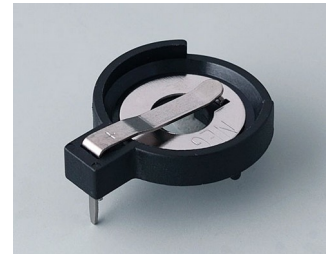

Machining

Printing

Laser marking

Installation / Assembly
of accessories

BATTERY COMPARTMENTS AND HOLDERS,

BUTTON CELL HOLDERS

Select Versions

A9156001
Battery holder, 2 x AA
PP
black RAL 9005

A9156003
Battery holder, 1 x 9 V (PP3)
Steel
nickel-plated

A9174004
Battery compartment, 4 x AA
ABS (UL 94 HB)
off-white RAL 9002

A9193037
Button cell holder, Ø 20 mm

A9193038
Button cell holder, Ø 23 mm

A9193039
Button cell holder, Ø 12 mm

A9193040
Button cell holder, Ø 16 mm

A9250250
Battery spacer
PE foam
50x25x4mm

A9250251
Battery spacer
PE foam
50x25x3mm

A9301330
Battery holder, 3 x AA
PA
black RAL 9005