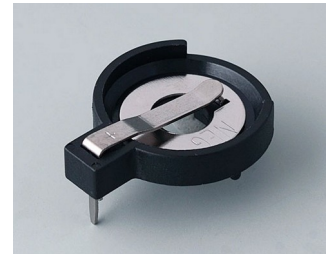

Machining

Printing

Laser marking

Installation / Assembly
of accessories

BATTERY COMPARTMENTS AND HOLDERS,

GEHÄUSE
SYSTEME

BUTTON CELL HOLDERS

Select Versions

A9156001
Battery holder, 2 x AA
PP
black RAL 9005

A9156003
Battery holder, 1 x 9 V (PP3)
Steel
nickel-plated

A9174004
Battery compartment, 4 x AA
ABS (UL 94 HB)
off-white RAL 9002

A9193037
Button cell holder, Ø 20 mm

A9193038
Button cell holder, Ø 23 mm

A9193039
Button cell holder, Ø 12 mm

A9193040
Button cell holder, Ø 16 mm

A9250250
Battery spacer
PE foam

50x25x4mm

A9250251
Battery spacer
PE foam

50x25x3mm

A9301330
Battery holder, 3 x AA
PA
black RAL 9005