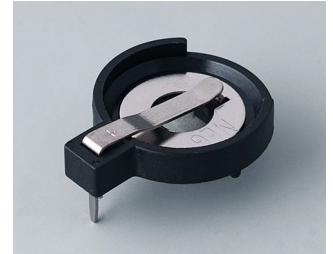

## BUTTON CELL HOLDERS

### Select Versions

**A9156001**  
Battery holder, 2 x AA  
PP  
black RAL 9005

**A9156003**  
Battery holder, 1 x 9 V (PP3)  
Steel  
nickel-plated

**A9174004**  
Battery compartment, 4 x AA  
ABS (UL 94 HB)  
off-white RAL 9002

**A9193037**  
Button cell holder, Ø 20 mm

**A9193038**  
Button cell holder, Ø 23 mm

**A9193039**  
Button cell holder, Ø 12 mm

**A9193040**  
Button cell holder, Ø 16 mm

**A9250250**  
Battery spacer  
PE foam  
50x25x4mm