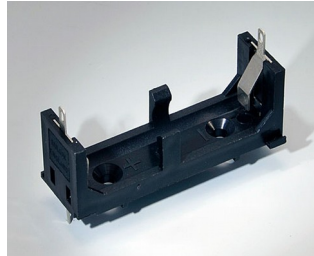

A9156003
Battery holder, 1 x 9 V (PP3)
Steel
nickel-plated

A9174004
Battery compartment, 4 x AA
ABS (UL 94 HB)
off-white RAL 9002

A9193037
Button cell holder, Ø 20 mm

A9193038
Button cell holder, Ø 23 mm

A9193039
Button cell holder, Ø 12 mm

A9193040
Button cell holder, Ø 16 mm

A9250250
Battery spacer
PE foam
50x25x4mm

A9250251
Battery spacer
PE foam
50x25x3mm

A9301330
Battery holder, 3 x AA
PA
black RAL 9005

A9302510
Battery holder, 1 x 9 V (PP3)
PA
black RAL 9005

A9302540
Battery holder, 4 x AA
PA
black RAL 9005

BATTERY COMPARTMENTS AND HOLDERS,

GEHÄUSE
SYSTEME

BUTTON CELL HOLDERS

A9303210
Battery holder, 1 x C
PA
black RAL 9005

A9303310
Battery holder, 1 x AA
PA
black RAL 9005

A9336117
Battery compartment kit, 3 x AA
ABS (UL 94 HB)
off-white RAL 9002
93x69mm
IP 54

A9336118
Battery compartment kit, 3 x AA
ABS (UL 94 HB)
lava
93x69mm
IP 54