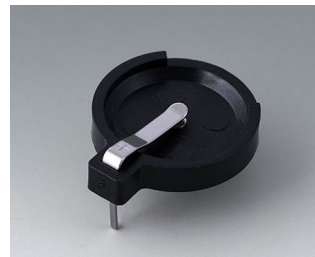

Machining

Printing

Laser marking

Installation / Assembly
of accessories

BATTERY COMPARTMENTS AND HOLDERS,

BUTTON CELL HOLDERS

Select Versions

A9156001
Battery holder, 2 x AA
PP
black RAL 9005

A9156003
Battery holder, 1 x 9 V (PP3)
Steel
nickel-plated

A9174004
Battery compartment, 4 x AA
ABS (UL 94 HB)
off-white RAL 9002

A9193037
Button cell holder, Ø 20 mm

A9193038
Button cell holder, Ø 23 mm

A9193039
Button cell holder, Ø 12 mm

A9193040
Button cell holder, Ø 16 mm

A9250250
Battery spacer
PE foam
50x25x4mm

A9250251
Battery spacer
PE foam
50x25x3mm

A9301330
Battery holder, 3 x AA
PA
black RAL 9005