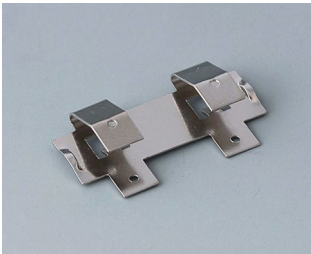

BATTERY COMPARTMENTS AND HOLDERS,

GEHÄUSE
SYSTEME

BUTTON CELL HOLDERS

Accessory "battery"

A9156002
Plug-in contact, 1 x 9 V (PP3)

A9161001
Set of battery clips, 4 x AA
Steel
tin-plated

A9193003
Battery-clips, double contact
Steel
tin-plated

A9193004
Battery-clips, single contact
Steel
tin-plated

A9193005
Battery clips, double contact
Steel
nickel-plated

A9193006
Battery-clips, single contact
Steel
nickel-plated

A9193008
Battery clips, double contact
CuBe
nickel-plated