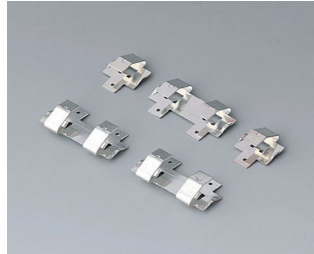

BATTERY COMPARTMENTS AND HOLDERS,

GEHÄUSE
SYSTEME

BUTTON CELL HOLDERS

Accessory "battery"

A9156002
Plug-in contact, 1 x 9 V (PP3)

A9161001
Set of battery clips, 4 x AA
Steel
tin-plated

A9193003
Battery-clips, double contact
Steel
tin-plated

A9193004
Battery-clips, single contact
Steel
tin-plated

A9193005
Battery clips, double contact
Steel
nickel-plated

A9193006
Battery-clips, single contact
Steel
nickel-plated

A9193008
Battery clips, double contact
CuBe
nickel-plated