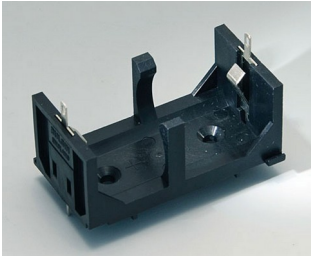

A9193038
Button cell holder, Ø 23 mm

A9193039
Button cell holder, Ø 12 mm

A9193040
Button cell holder, Ø 16 mm

A9250250
Battery spacer
PE foam

50x25x4mm

A9250251
Battery spacer
PE foam

50x25x3mm

A9301330
Battery holder, 3 x AA
PA
black RAL 9005

A9302510
Battery holder, 1 x 9 V (PP3)
PA
black RAL 9005

A9302540
Battery holder, 4 x AA
PA
black RAL 9005

BATTERY COMPARTMENTS AND HOLDERS,

GEHÄUSE
SYSTEME

BUTTON CELL HOLDERS

A9303210
Battery holder, 1 x C
PA
black RAL 9005