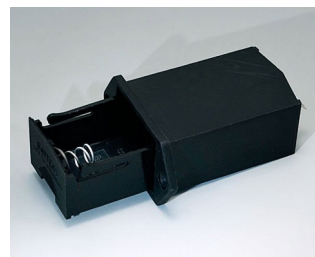

A9156003
Battery holder, 1 x 9 V (PP3)
Steel
nickel-plated

A9174004
Battery compartment, 4 x AA
ABS (UL 94 HB)
off-white RAL 9002

A9193037
Button cell holder, Ø 20 mm

A9193038
Button cell holder, Ø 23 mm

A9193039
Button cell holder, Ø 12 mm

A9193040
Button cell holder, Ø 16 mm

A9250250
Battery spacer
PE foam
50x25x4mm

A9250251
Battery spacer
PE foam
50x25x3mm

A9301330
Battery holder, 3 x AA
PA
black RAL 9005

A9302510
Battery holder, 1 x 9 V (PP3)
PA
black RAL 9005

A9302540
Battery holder, 4 x AA
PA
black RAL 9005

BATTERY COMPARTMENTS AND HOLDERS,

GEHÄUSE
SYSTEME

BUTTON CELL HOLDERS

A9303210
Battery holder, 1 x C
PA
black RAL 9005