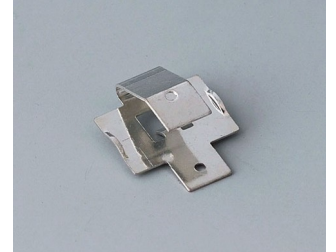

BATTERY COMPARTMENTS AND HOLDERS,

GEHÄUSE
SYSTEME

BUTTON CELL HOLDERS

Accessory "battery"

A9156002
Plug-in contact, 1 x 9 V (PP3)

A9161001
Set of battery clips, 4 x AA
Steel
tin-plated

A9193003
Battery-clips, double contact
Steel
tin-plated

A9193004
Battery-clips, single contact
Steel
tin-plated

A9193005
Battery clips, double contact
Steel
nickel-plated

A9193006
Battery-clips, single contact
Steel
nickel-plated

A9193008
Battery clips, double contact
CuBe
nickel-plated