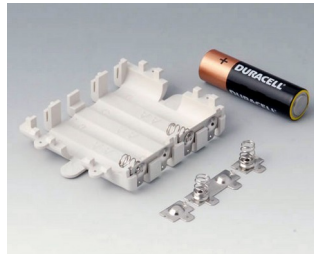

A9336119
Battery compartment kit, 3 x AA
ABS (UL 94 HB)
black RAL 9005
93x69mm
IP 54

A9338117
Battery compartment kit, 5 x AA
ABS (UL 94 HB)
off-white RAL 9002
93x98mm
IP 54

A9338118
Battery compartment kit, 5 x AA
ABS (UL 94 HB)
lava
93x98mm
IP 54

A9338119
Battery compartment kit, 5 x AA
ABS (UL 94 HB)
black RAL 9005
93x98mm
IP 54

A9338218
Battery compartment kit, 5 x AA
ASA+PC (UL 94 V-0)
lava
93x98mm
IP 54

A9345217
Set of battery compartment, 4 x AA
ABS (UL 94 HB)
off-white RAL 9002

BATTERY COMPARTMENTS AND HOLDERS,

GEHÄUSE
SYSTEME

BUTTON CELL HOLDERS

Accessory "battery"

A9156002
Plug-in contact, 1 x 9 V (PP3)

A9161001
Set of battery clips, 4 x AA
Steel
tin-plated

A9193003
Battery-clips, double contact
Steel
tin-plated