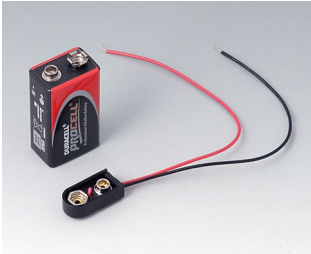

BATTERY COMPARTMENTS AND HOLDERS,

GEHÄUSE
SYSTEME

BUTTON CELL HOLDERS

Accessory "battery"

A9156002
Plug-in contact, 1 x 9 V (PP3)

A9161001
Set of battery clips, 4 x AA
Steel
tin-plated

A9193003
Battery-clips, double contact
Steel
tin-plated