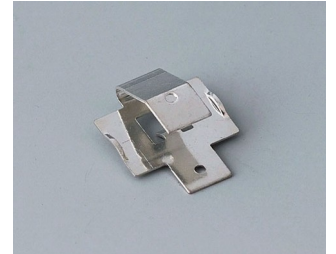

## BUTTON CELL HOLDERS

### Accessory "battery"

**A9156002**  
Plug-in contact, 1 x 9 V (PP3)

**A9161001**  
Set of battery clips, 4 x AA  
Steel  
tin-plated

**A9193003**  
Battery-clips, double contact  
Steel  
tin-plated

**A9193004**  
Battery-clips, single contact  
Steel  
tin-plated

**A9193005**  
Battery clips, double contact  
Steel  
nickel-plated

**A9193006**  
Battery-clips, single contact  
Steel  
nickel-plated

**A9193008**  
Battery clips, double contact  
CuBe  
nickel-plated