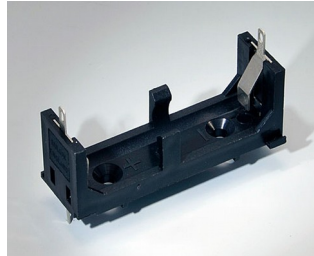

# BATTERY COMPARTMENTS AND HOLDERS,

GEHÄUSE  
SYSTEME

## BUTTON CELL HOLDERS

**A9303210**  
Battery holder, 1 x C  
PA  
black RAL 9005

**A9303310**  
Battery holder, 1 x AA  
PA  
black RAL 9005

**A9336117**  
Battery compartment kit, 3 x AA  
ABS (UL 94 HB)  
off-white RAL 9002  
93x69mm  
IP 54