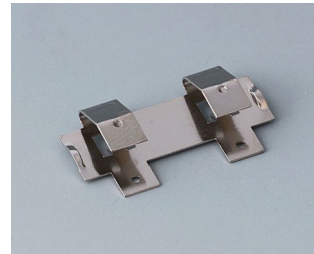

BATTERY COMPARTMENTS AND HOLDERS,

GEHÄUSE
SYSTEME

BUTTON CELL HOLDERS

Accessory "battery"

A9156002
Plug-in contact, 1 x 9 V (PP3)

A9161001
Set of battery clips, 4 x AA
Steel
tin-plated

A9193003
Battery-clips, double contact
Steel
tin-plated

A9193004
Battery-clips, single contact
Steel
tin-plated

A9193005
Battery clips, double contact
Steel
nickel-plated

A9193006
Battery-clips, single contact
Steel
nickel-plated

A9193008
Battery clips, double contact
CuBe
nickel-plated