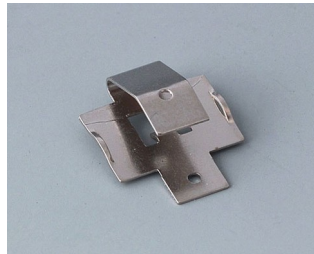

BATTERY COMPARTMENTS AND HOLDERS,

GEHÄUSE
SYSTEME

BUTTON CELL HOLDERS

Accessory "battery"

A9156002
Plug-in contact, 1 x 9 V (PP3)

A9161001
Set of battery clips, 4 x AA
Steel
tin-plated

A9193003
Battery-clips, double contact
Steel
tin-plated

A9193004
Battery-clips, single contact
Steel
tin-plated

A9193005
Battery clips, double contact
Steel
nickel-plated

A9193006
Battery-clips, single contact
Steel
nickel-plated

A9193008
Battery clips, double contact
CuBe
nickel-plated