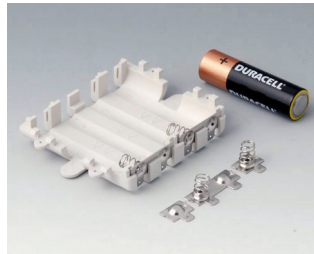

**A9336118**  
Battery compartment kit, 3 x AA  
ABS (UL 94 HB)  
lava  
93x69mm  
IP 54

**A9336119**  
Battery compartment kit, 3 x AA  
ABS (UL 94 HB)  
black RAL 9005  
93x69mm  
IP 54

**A9338117**  
Battery compartment kit, 5 x AA  
ABS (UL 94 HB)  
off-white RAL 9002  
93x98mm  
IP 54

**A9338118**  
Battery compartment kit, 5 x AA  
ABS (UL 94 HB)  
lava  
93x98mm  
IP 54

**A9338119**  
Battery compartment kit, 5 x AA  
ABS (UL 94 HB)  
black RAL 9005  
93x98mm  
IP 54

**A9338218**  
Battery compartment kit, 5 x AA  
ASA+PC (UL 94 V-0)  
lava  
93x98mm  
IP 54