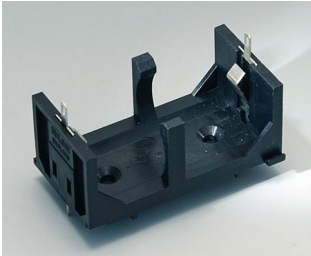

A9156003
Battery holder, 1 x 9 V (PP3)
Steel
nickel-plated

A9174004
Battery compartment, 4 x AA
ABS (UL 94 HB)
off-white RAL 9002

A9193037
Button cell holder, Ø 20 mm

A9193038
Button cell holder, Ø 23 mm

A9193039
Button cell holder, Ø 12 mm

A9193040
Button cell holder, Ø 16 mm

A9250250
Battery spacer
PE foam
50x25x4mm

A9250251
Battery spacer
PE foam
50x25x3mm

A9301330
Battery holder, 3 x AA
PA
black RAL 9005

A9302510
Battery holder, 1 x 9 V (PP3)
PA
black RAL 9005

A9302540
Battery holder, 4 x AA
PA
black RAL 9005

BATTERY COMPARTMENTS AND HOLDERS,

GEHÄUSE
SYSTEME

BUTTON CELL HOLDERS

A9303210
Battery holder, 1 x C
PA
black RAL 9005