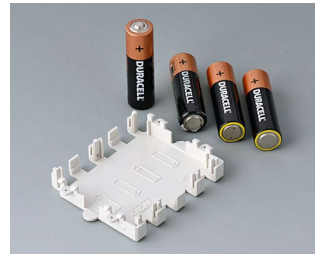

Customising Options

What do you still need for your own very personal product? We can supply enclosures and tuning knobs with all necessary modifications for fitting your electronic components.

Customising options for Battery compartments and holders, button cell holders

Machining

Printing

Laser marking

Installation / Assembly
of accessories

BATTERY COMPARTMENTS AND HOLDERS,

BUTTON CELL HOLDERS

Select Versions

A9156001
Battery holder, 2 x AA
PP
black RAL 9005

A9156003
Battery holder, 1 x 9 V (PP3)
Steel
nickel-plated

A9174004
Battery compartment, 4 x AA
ABS (UL 94 HB)
off-white RAL 9002

A9193037
Button cell holder, Ø 20 mm

A9193038
Button cell holder, Ø 23 mm