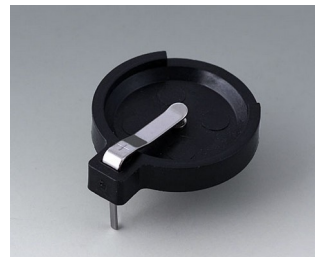

Machining

Printing

Laser marking

Installation / Assembly
of accessories

BATTERY COMPARTMENTS AND HOLDERS,

GEHÄUSE
SYSTEME

BUTTON CELL HOLDERS

Select Versions

A9156001
Battery holder, 2 x AA
PP
black RAL 9005

A9156003
Battery holder, 1 x 9 V (PP3)
Steel
nickel-plated

A9174004
Battery compartment, 4 x AA
ABS (UL 94 HB)
off-white RAL 9002

A9193037
Button cell holder, Ø 20 mm

A9193038
Button cell holder, Ø 23 mm

A9193039
Button cell holder, Ø 12 mm

A9193040
Button cell holder, Ø 16 mm

A9250250
Battery spacer
PE foam

50x25x4mm

A9250251
Battery spacer
PE foam

50x25x3mm

A9301330
Battery holder, 3 x AA
PA
black RAL 9005