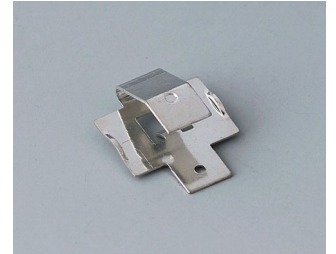

BATTERY COMPARTMENTS AND HOLDERS,

GEHÄUSE
SYSTEME

BUTTON CELL HOLDERS

Accessory "battery"

A9156002
Plug-in contact, 1 x 9 V (PP3)

A9161001
Set of battery clips, 4 x AA
Steel
tin-plated

A9193003
Battery-clips, double contact
Steel
tin-plated

A9193004
Battery-clips, single contact
Steel
tin-plated

A9193005
Battery clips, double contact
Steel
nickel-plated

A9193006
Battery-clips, single contact
Steel
nickel-plated

A9193008
Battery clips, double contact
CuBe
nickel-plated