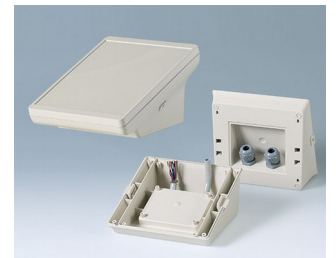

CABLE GLANDS, STRAIN RELIEF

- High protection class IP 68 cable glands, in sizes from M12 to M32, with a sealing ring for external threads.
- Cable glands M12 to M20 with integrated pressure compensation elements are new in the range.
- Version "Quick fix" cable glands extend only into the enclosure by a few millimetres, so do not hinder any other components inside. They are also easy to install without special tools.
- Strain relief to protect electric cables from mechanical stress.