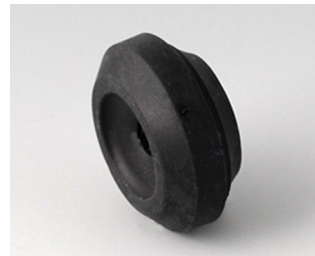

CABLE GLANDS, STRAIN RELIEF

- High protection class IP 68 cable glands, in sizes from M12 to M32, with a sealing ring for external threads.
- Cable glands M12 to M20 with integrated pressure compensation elements are new in the range.
- Version "Quick fix" cable glands extend only into the enclosure by a few millimetres, so do not hinder any other components inside. They are also easy to install without special tools.
- Strain relief to protect electric cables from mechanical stress.

IP 68

C2312919
Cable gland M12x1.5, pressure
compensation
PA
black RAL 9005

IP 68

C2316137
Cable grommet
EPDM
light grey RAL 7035

IP 67

C2316147
Cable grommet
TPE
light grey RAL 7035

IP 67

C2316159
Cable grommet
TPE (UL 94 V-0)
black RAL 9005