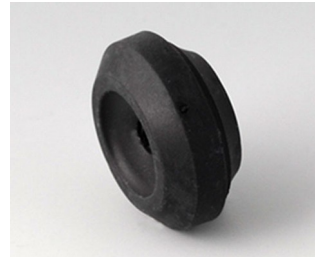

C2316159
Cable grommet
TPE (UL 94 V-0)
black RAL 9005
IP 67