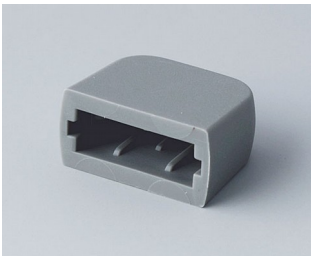

# USB COVERS

To lock the USB interface or simply to insert into type A USB sockets. Offers protection from damage and foreign matter.

## Select Versions

**A9320008**  
USB end cover  
TPE  
volcano

**A9320107**  
USB cover  
PP  
off-white RAL 9002  
35x13mm

**A9320207**  
USB cover, type Mini-USB  
PP  
off-white RAL 9002  
29.5x8.5mm