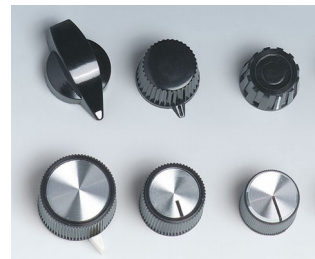

- different designs and sizes: practical, with a good grip
- high-grade metal effect with aluminium cap or insert embellisher; the colour and styling of your front panel thus forms a unified whole
- models with markings; advantageous for adjusting and indicating
- lateral screw fixing for rotary potentiometer with shaft ends
- sizes from  $\varnothing$  12 to  $\varnothing$  38 mm with spindle sizes 4 mm or 6 mm
- accessory insert: reduces borehole from 6 to 4 mm