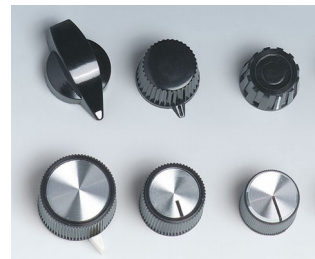

- different designs and sizes: practical, with a good grip
- high-grade metal effect with aluminium cap or insert embellisher; the colour and styling of your front panel thus forms a unified whole
- models with markings; advantageous for adjusting and indicating
- lateral screw fixing for rotary potentiometer with shaft ends
- sizes from \varnothing 12 to \varnothing 38 mm with spindle sizes 4 mm or 6 mm
- accessory insert: reduces borehole from 6 to 4 mm