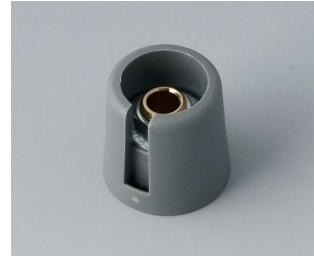

- modern and innovative control knobs
- cover with a matt chrome finish for a classy metallic look (sizes 23-40)
- reliable operation with the tried and tested collet fixing system
- convenient assembly from the front with tight fitting on the axis
- with/without slot for arrow marking elements
- clip-on covers with or without a finger recess for finer control and adjustment (sizes 40-50)
- also suitable for fitting accessory disks, dials, stator and nut covers
- the design is similar to our innovative TOP-KNOBS series; this guarantees you a uniform appearance when using the two knob technologies
- modern colour combinations

A3016048
COM-KNOBS 16, with recess
PA 6
volcano
16x16mm 4mm

A3016049
COM-KNOBS 16, with recess
PA 6
nero
16x16mm 4mm

A3016068
COM-KNOBS 16, with recess
PA 6
volcano
16x16mm 6mm

A3016069
COM-KNOBS 16, with recess
PA 6
nero
16x16mm 6mm