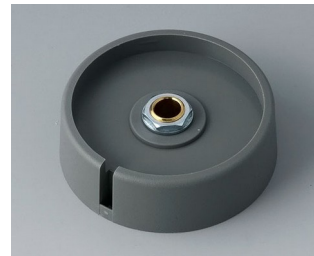

A3050068
COM-KNOBS 50, with recess
PA 6
volcano
50x16mm 6mm