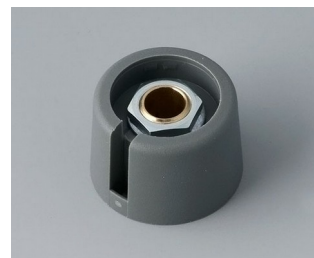

A3020068
COM-KNOBS 20, with recess
PA 6
volcano
20x16mm 6mm

A3020069
COM-KNOBS 20, with recess
PA 6
nero
20x16mm 6mm

A3020638
COM-KNOBS 20, with recess
PA 6
volcano
20x16mm 1/4"

A3020639
COM-KNOBS 20, with recess
PA 6
nero
20x16mm 1/4"

A3023048
COM-KNOBS 23, with recess
PA 6
volcano
23x16mm 4mm

A3023049
COM-KNOBS 23, with recess
PA 6
nero
23x16mm 4mm

A3023068
COM-KNOBS 23, with recess
PA 6
volcano
23x16mm 6mm

A3023069
COM-KNOBS 23, with recess
PA 6
nero
23x16mm 6mm