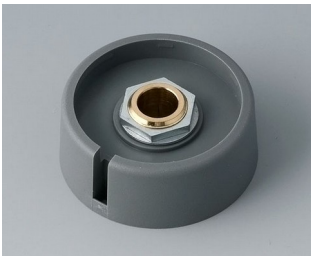

A3031638
COM-KNOBS 31, with recess
PA 6
volcano
31x16mm 1/4"

A3031639
COM-KNOBS 31, with recess
PA 6
nero
31x16mm 1/4"

A3040068
COM-KNOBS 40, with recess
PA 6
volcano
40x16mm 6mm

A3040069
COM-KNOBS 40, with recess
PA 6
nero
40x16mm 6mm