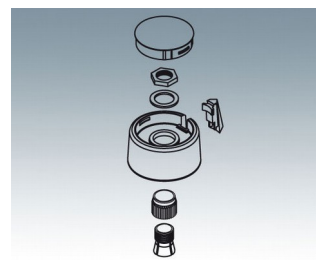

COM-KNOBS

Modern collet knob system

Aesthetic design, a modern selection of pastel colours, and a secure collet fixing system are the main features of our COM-KNOBS range. These very attractive tuning knobs will give your application a high-quality appearance.

- modern and innovative control knobs
- cover with a matt chrome finish for a classy metallic look (sizes 23-40)
- reliable operation with the tried and tested collet fixing system
- convenient assembly from the front with tight fitting on the axis
- with/without slot for arrow marking elements
- clip-on covers with or without a finger recess for finer control and adjustment (sizes 40-50)
- also suitable for fitting accessory disks, dials, stator and nut covers
- the design is similar to our innovative TOP-KNOBS series; this guarantees you a uniform appearance when using the two knob technologies
- modern colour combinations

knob sizes	boreholes
ø 16, 20, 23 mm	4 mm, 6 mm, 1/4"
ø 31 mm	6 mm, 1/4"
ø 40, 50 mm	6 mm, 8 mm