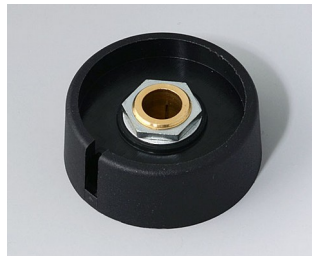

A3040089
COM-KNOBS 40, with recess
PA 6
nero
40x16mm 8mm