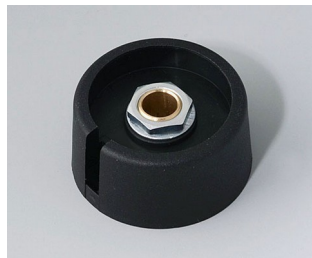

COM-KNOBS

A3023638
COM-KNOBS 23, with recess
PA 6
volcano
23x16mm 1/4"

A3023639
COM-KNOBS 23, with recess
PA 6
nero
23x16mm 1/4"

A3031068
COM-KNOBS 31, with recess
PA 6
volcano
31x16mm 6mm

A3031069
COM-KNOBS 31, with recess
PA 6
nero
31x16mm 6mm

A3031638
COM-KNOBS 31, with recess
PA 6
volcano
31x16mm 1/4"

A3031639
COM-KNOBS 31, with recess
PA 6
nero
31x16mm 1/4"

A3040068
COM-KNOBS 40, with recess
PA 6
volcano
40x16mm 6mm

A3040069
COM-KNOBS 40, with recess
PA 6
nero
40x16mm 6mm