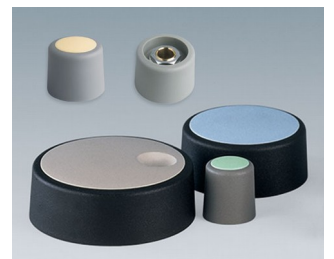

COM-KNOBS

Modern collet knob system

Aesthetic design, a modern selection of pastel colours, and a secure collet fixing system are the main features of our COM-KNOBS range. These very attractive tuning knobs will give your application a high-quality appearance.

- modern and innovative control knobs
- cover with a matt chrome finish for a classy metallic look (sizes 23-40)
- reliable operation with the tried and tested collet fixing system
- convenient assembly from the front with tight fitting on the axis
- with/without slot for arrow marking elements
- clip-on covers with or without a finger recess for finer control and adjustment (sizes 40-50)
- also suitable for fitting accessory disks, dials, stator and nut covers
- the design is similar to our innovative TOP-KNOBS series; this guarantees you a uniform appearance when using the two knob technologies
- modern colour combinations

knob sizes	boreholes
ø 16, 20, 23 mm	4 mm, 6 mm, 1/4"
ø 31 mm	6 mm, 1/4"
ø 40, 50 mm	6 mm, 8 mm