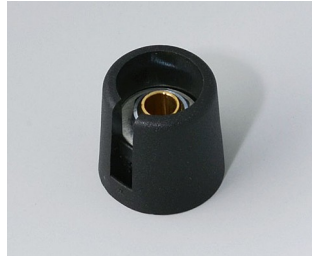

- modern and innovative control knobs
- cover with a matt chrome finish for a classy metallic look (sizes 23-40)
- reliable operation with the tried and tested collet fixing system
- convenient assembly from the front with tight fitting on the axis
- with/without slot for arrow marking elements
- clip-on covers with or without a finger recess for finer control and adjustment (sizes 40-50)
- also suitable for fitting accessory disks, dials, stator and nut covers
- the design is similar to our innovative TOP-KNOBS series; this guarantees you a uniform appearance when using the two knob technologies
- modern colour combinations

A3016048
COM-KNOBS 16, with recess
PA 6
volcano
16x16mm 4mm

A3016049
COM-KNOBS 16, with recess
PA 6
nero
16x16mm 4mm

A3016068
COM-KNOBS 16, with recess
PA 6
volcano
16x16mm 6mm

A3016069
COM-KNOBS 16, with recess
PA 6
nero
16x16mm 6mm