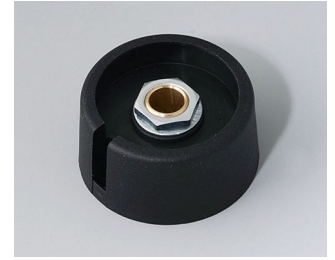

COM-KNOBS

A3023638
COM-KNOBS 23, with recess
PA 6
volcano
23x16mm 1/4"

A3023639
COM-KNOBS 23, with recess
PA 6
nero
23x16mm 1/4"

A3031068
COM-KNOBS 31, with recess
PA 6
volcano
31x16mm 6mm

A3031069
COM-KNOBS 31, with recess
PA 6
nero
31x16mm 6mm