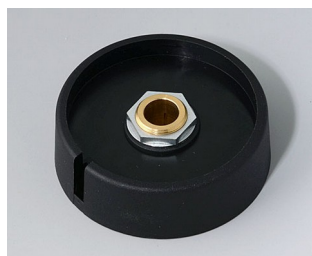

A3050089
COM-KNOBS 50, with recess
PA 6
nero
50x16mm 8mm