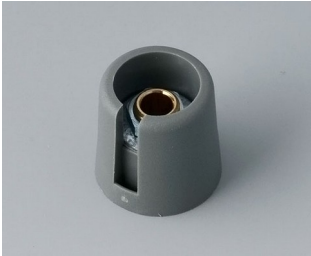

- modern and innovative control knobs
- cover with a matt chrome finish for a classy metallic look (sizes 23-40)
- reliable operation with the tried and tested collet fixing system
- convenient assembly from the front with tight fitting on the axis
- with/without slot for arrow marking elements
- clip-on covers with or without a finger recess for finer control and adjustment (sizes 40-50)
- also suitable for fitting accessory disks, dials, stator and nut covers
- the design is similar to our innovative TOP-KNOBS series; this guarantees you a uniform appearance when using the two knob technologies
- modern colour combinations

A3016048
COM-KNOBS 16, with recess
PA 6
volcano
16x16mm 4mm

A3016049
COM-KNOBS 16, with recess
PA 6
nero
16x16mm 4mm

A3016068
COM-KNOBS 16, with recess
PA 6
volcano
16x16mm 6mm

A3016069
COM-KNOBS 16, with recess
PA 6
nero
16x16mm 6mm